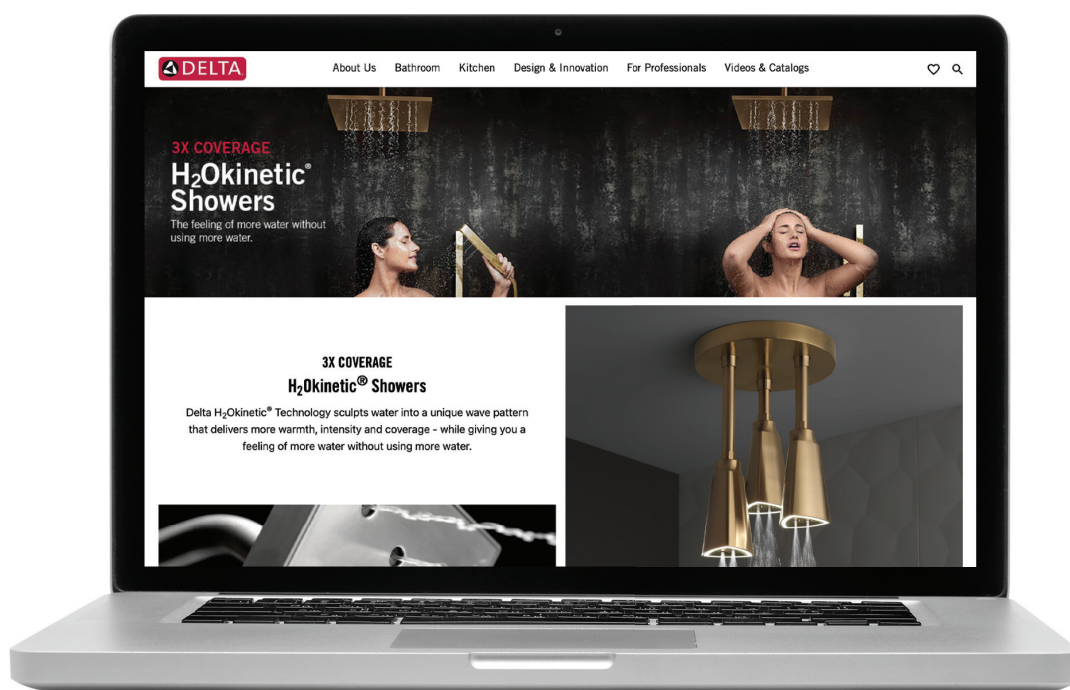

**BOWERY™**  
**BATH COLLECTION**

The precise, architectural lines of the Bowery™ Bath Collection make this upscale design a distinguished fit for any bathroom.

# THE INNOVATION DOESN'T END HERE.

There's more at [deltafaucet.in](http://deltafaucet.in)

If you're looking for a particular faucet combination and you didn't see it in this catalog, check out our user-friendly website. You'll see a comprehensive collection there.