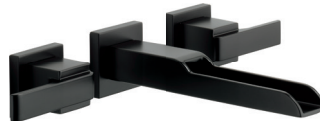

STAINLESS
(SS)

Technologies

InnoFlex[®] PEX Waterways 

H₂Okinetic[®] Technology 

Water Efficient Product 

Single Handle Regular Height Faucet with Pop Up in Matte Black (BL)
568LF-BLMPU

Chrome (CH)

Stainless (SS)

Single Handle Regular Height with Pop Up
567LF-BLMPU

Single Handle Tall Faucet without Pop Up
767LF-BL

Single Handle Tall Faucet without Pop Up
768LF-BL

Two-Handle Wall Mount Trim Only
T3567LF-BLWL, R3500-WL

Two-Handle Wall Mount Trim Only
T3568LF-BLWL, R3500-WL

Floor Mount Tub Filler Trim with
H₂Okinetic® Handshower
T4768-BLFL, R4700-FLWS

Deck Mount Tub Filler Trim with
H₂Okinetic® Handshower
T4768-BL

TempAssure® 17T Series Valve Trim
with 6-Setting Integrated Diverter
T27T967-BL, R22000