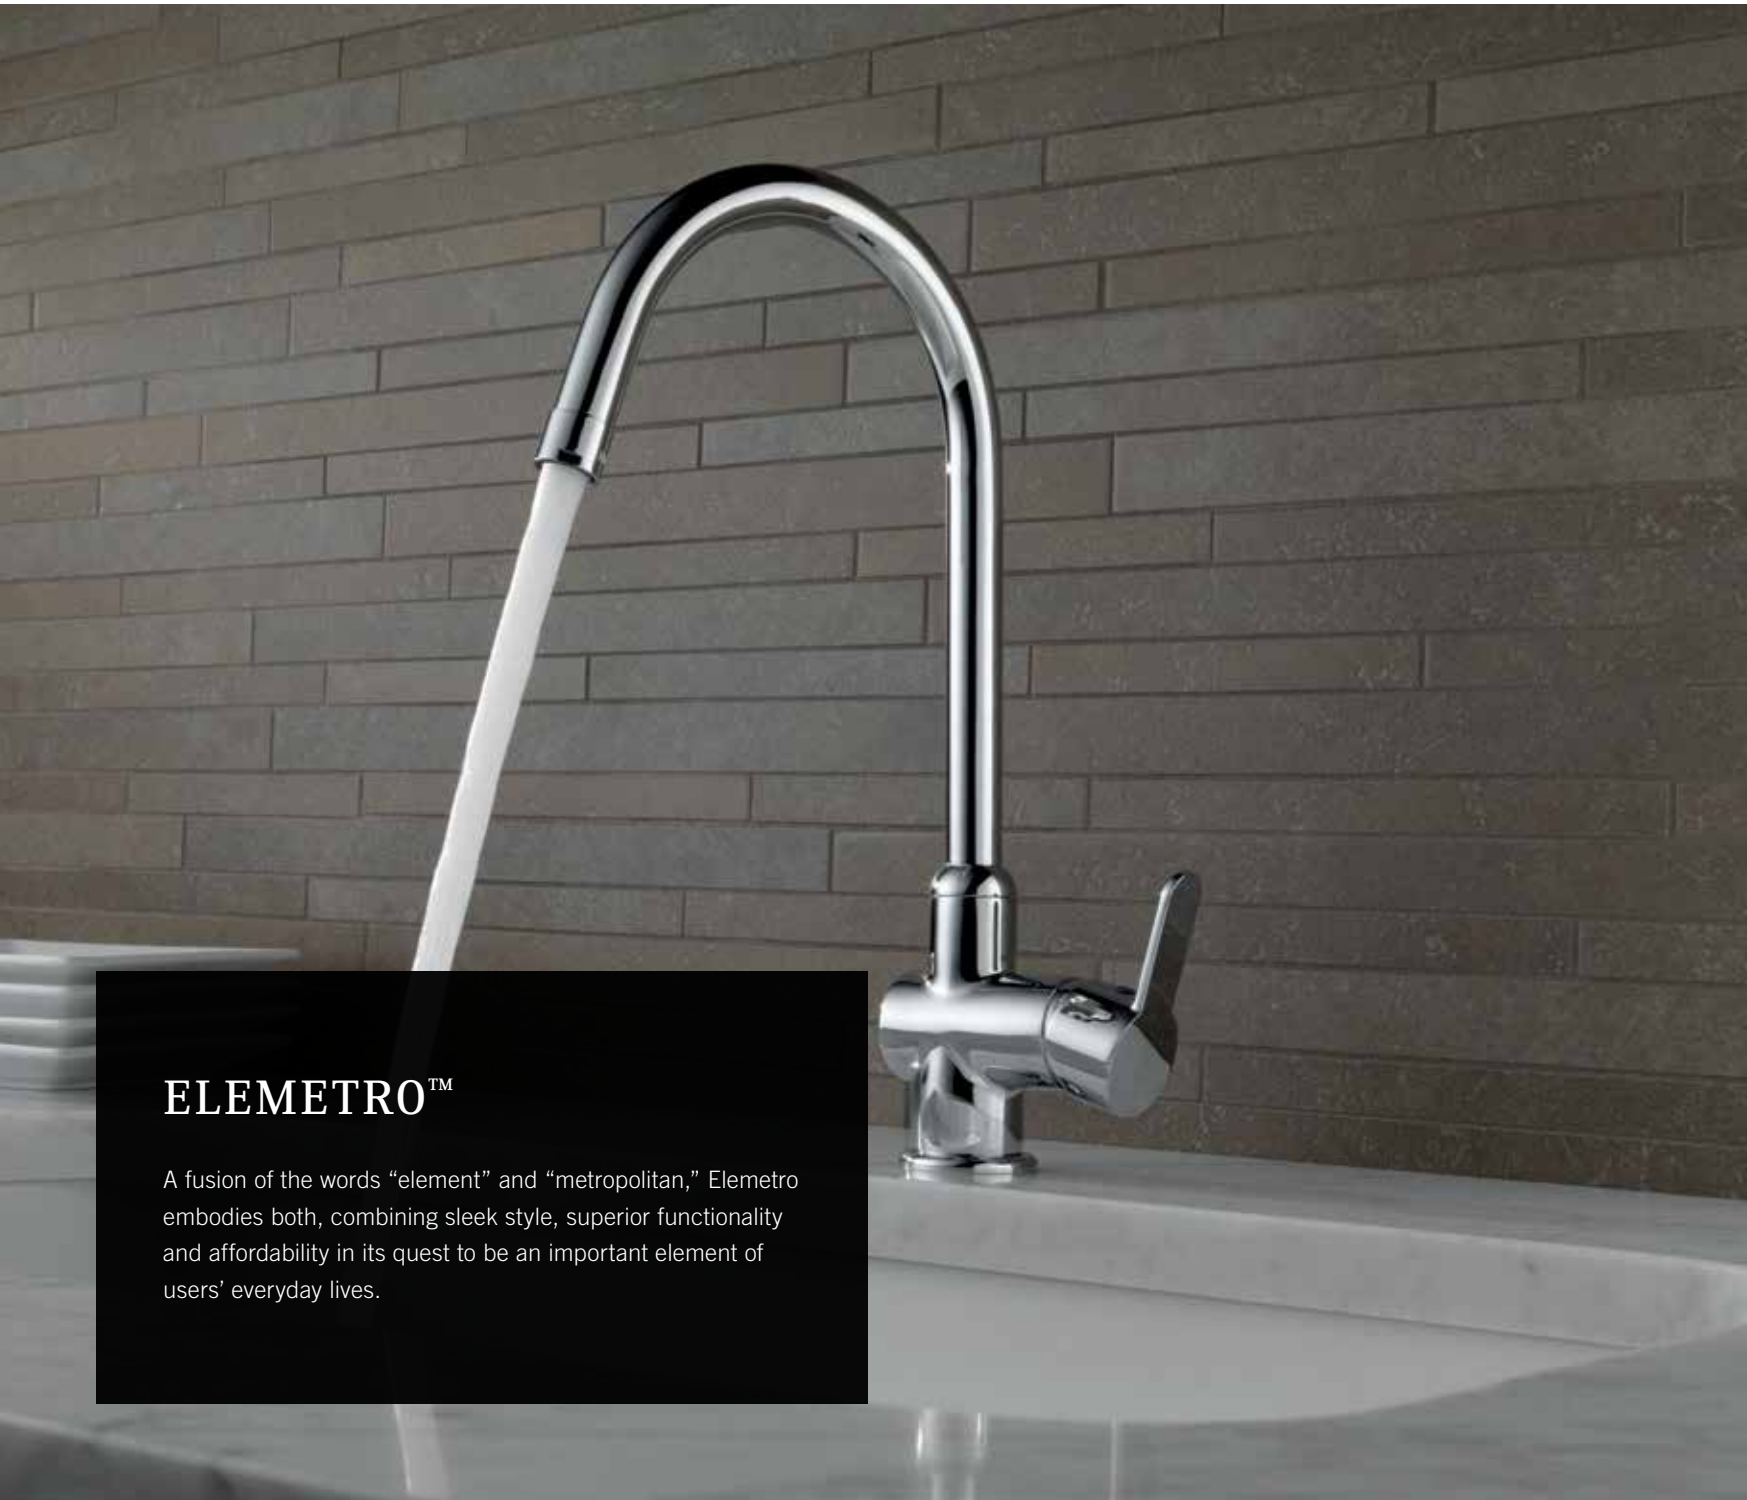

ELEMETRO™ KITCHEN COLLECTION

The products on this page are shown in Chrome.

ELEMETRO™

A fusion of the words “element” and “metropolitan,” Elemetro embodies both, combining sleek style, superior functionality and affordability in its quest to be an important element of users’ everyday lives.