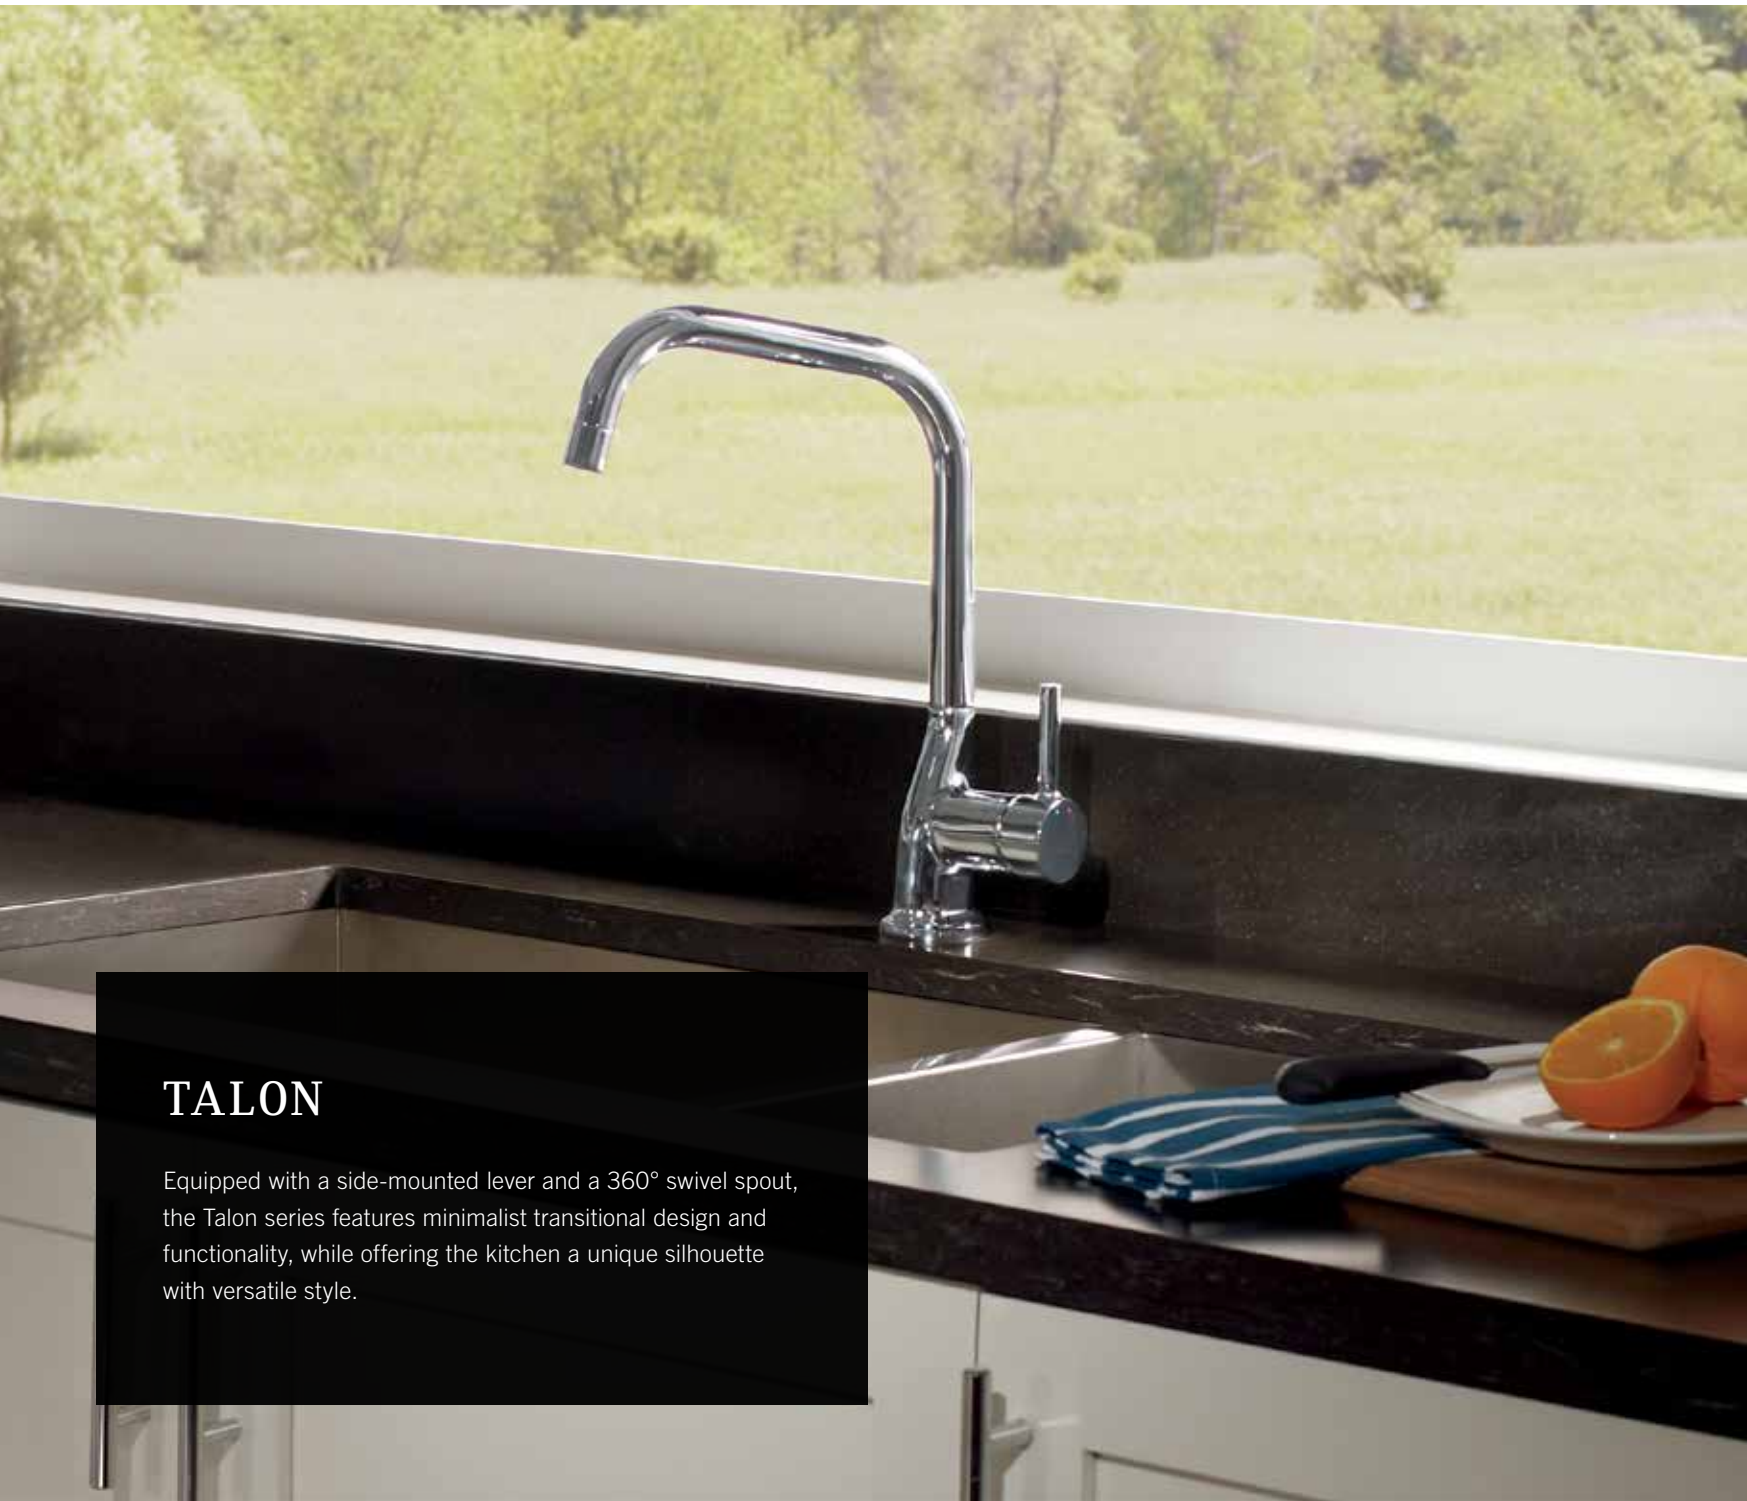

Single-Handle
with Spout Swing
33801-DV

CELESTE™ KITCHEN COLLECTION

The products on this page are shown in Chrome.

CELESTE™

With a mirror-like finish, the Celeste series reflects European minimalism, with a slanted body and spray angle that allows the water spray to be directed toward the basin's center.

Single-Handle
26601

TALON KITCHEN COLLECTION

The products on this page are shown in Chrome.

TALON

Equipped with a side-mounted lever and a 360° swivel spout, the Talon series features minimalist transitional design and functionality, while offering the kitchen a unique silhouette with versatile style.