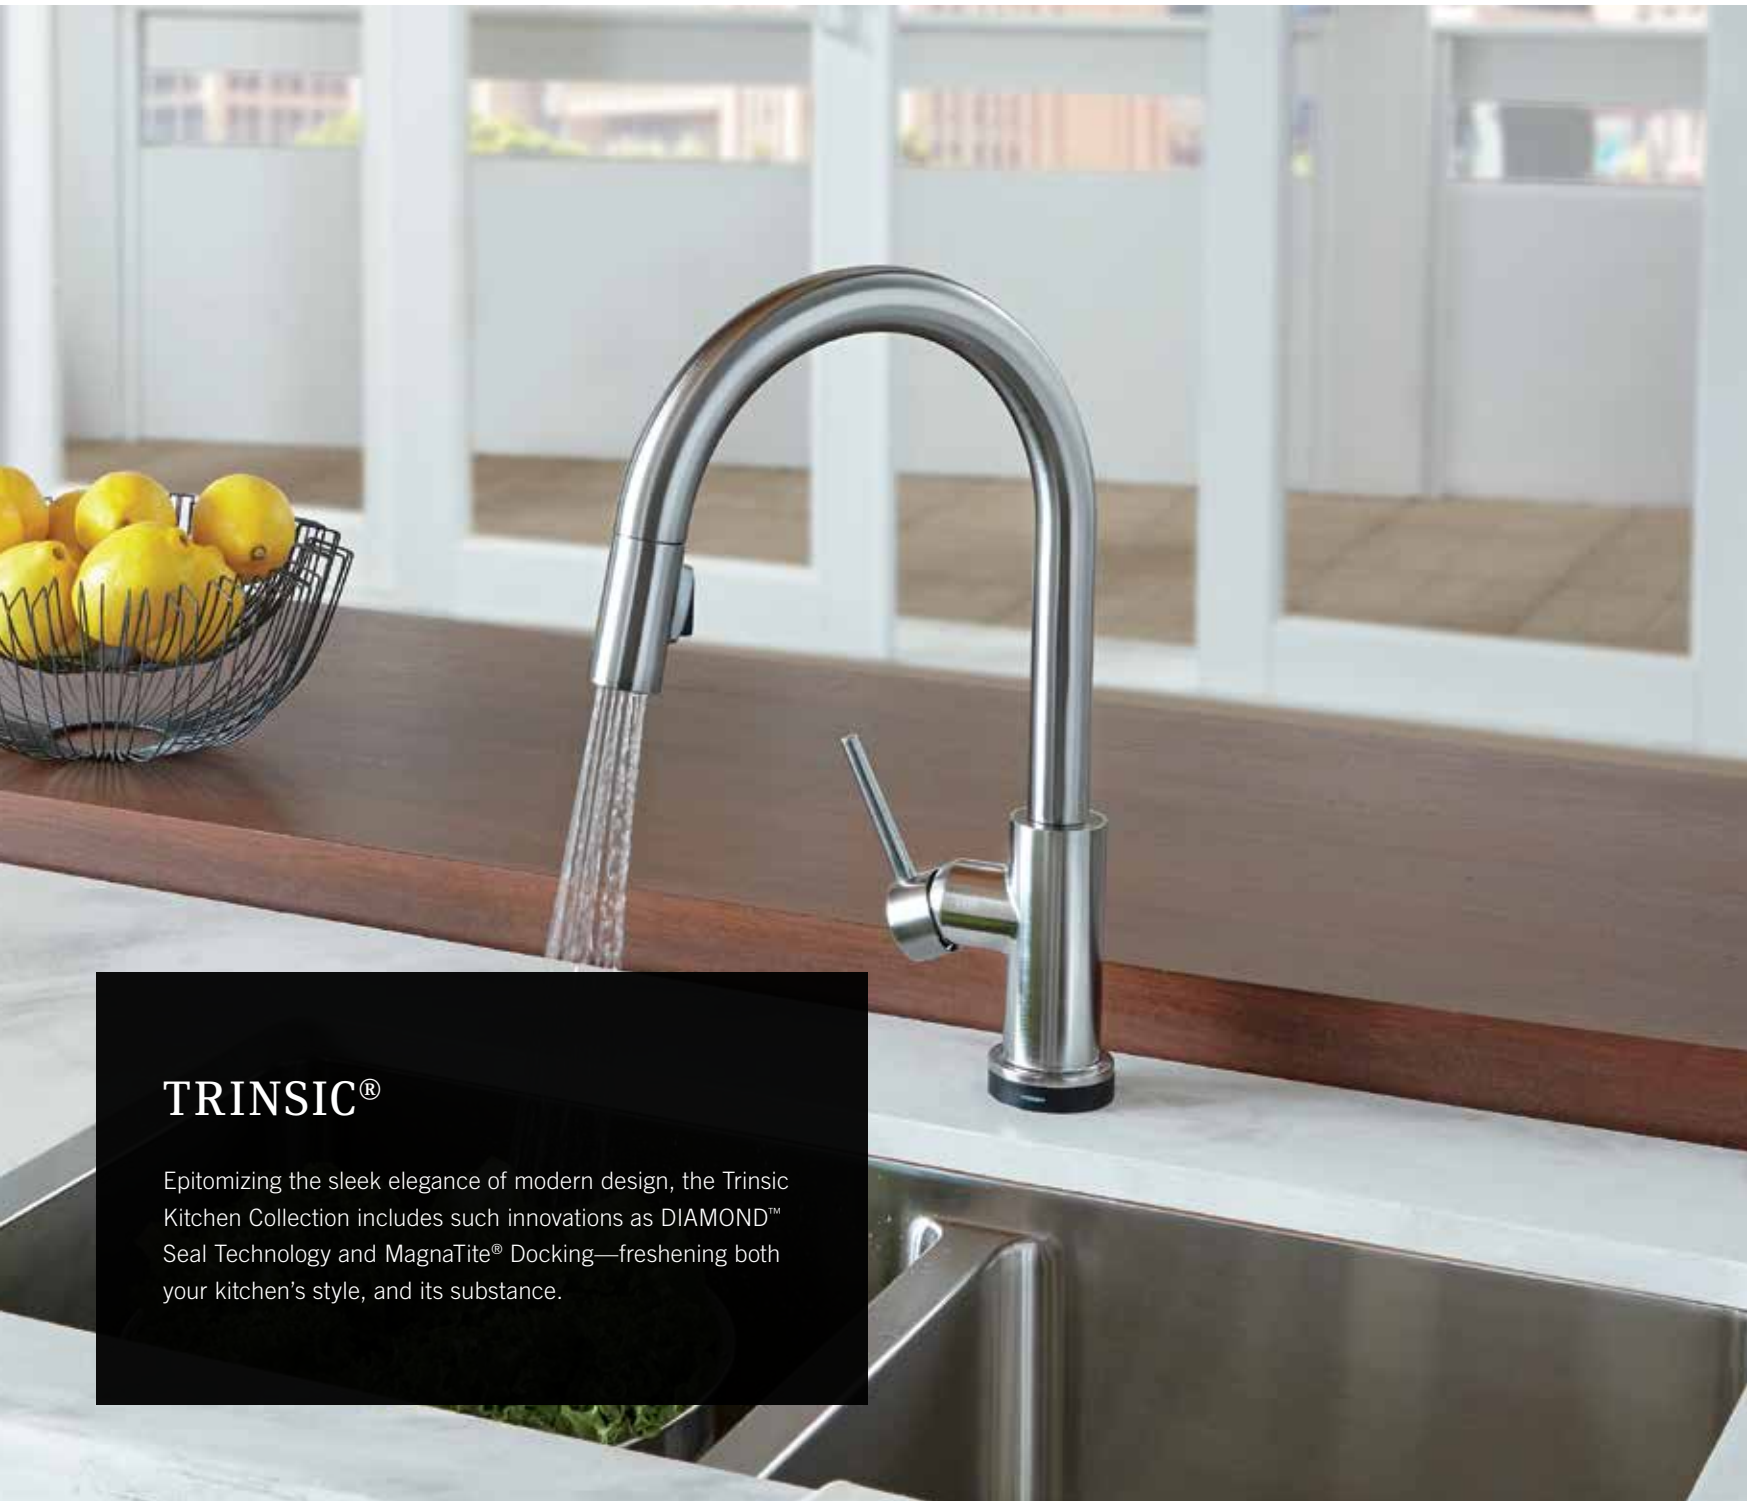

TRINSIC® KITCHEN COLLECTION

The products on this page are shown in Chrome.

TRINSIC®

Epitomizing the sleek elegance of modern design, the Trinsic Kitchen Collection includes such innovations as DIAMOND™ Seal Technology and MagnaTite® Docking—freshening both your kitchen's style, and its substance.