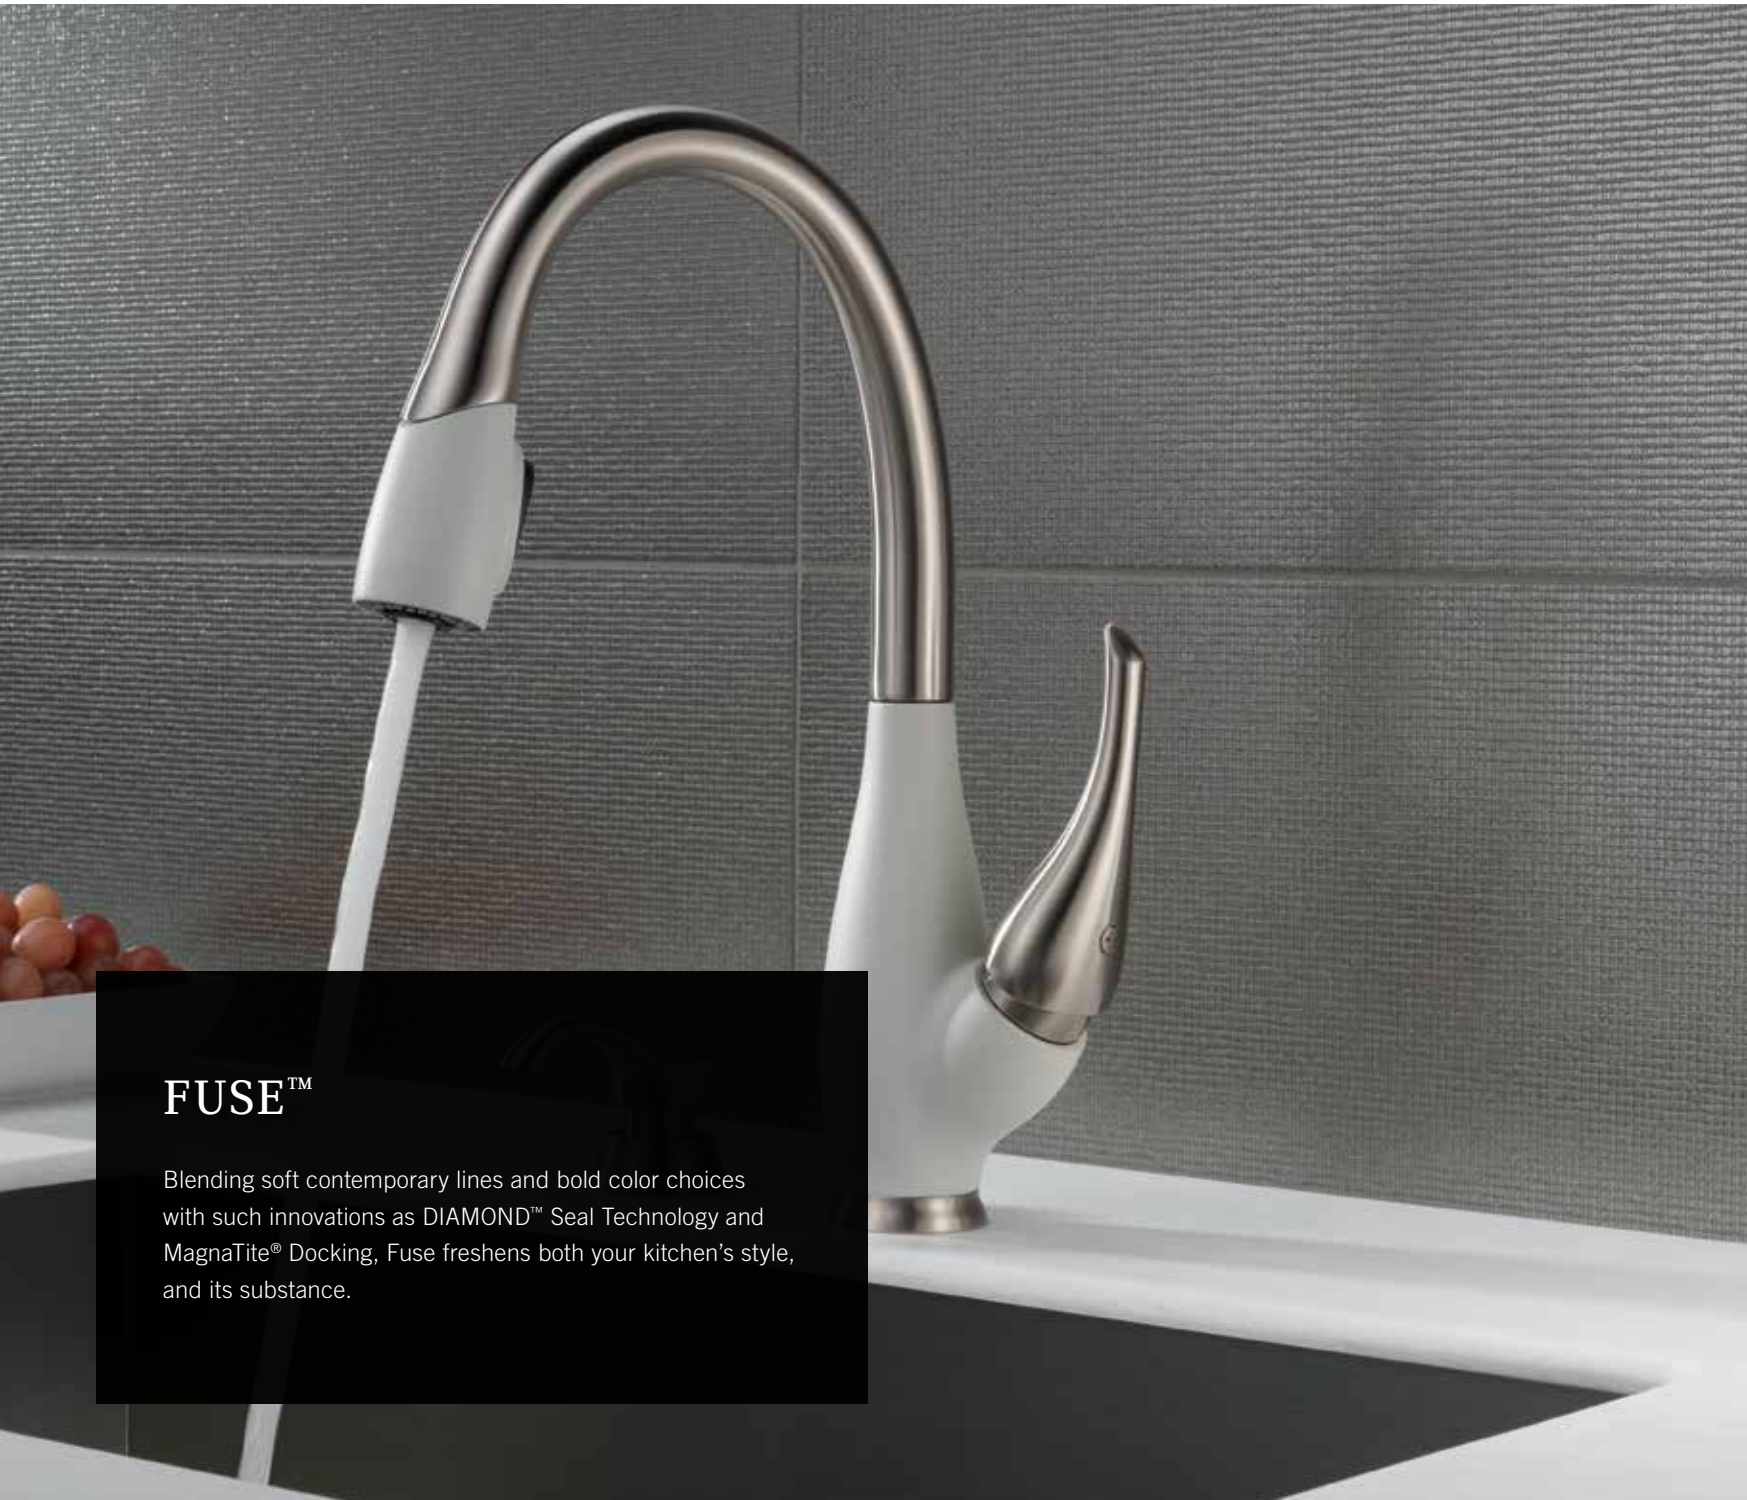

FUSE™ KITCHEN COLLECTION

The products on this page are shown in Chrome.

FUSE™

Blending soft contemporary lines and bold color choices with such innovations as DIAMOND™ Seal Technology and MagnaTite® Docking, Fuse freshens both your kitchen's style, and its substance.